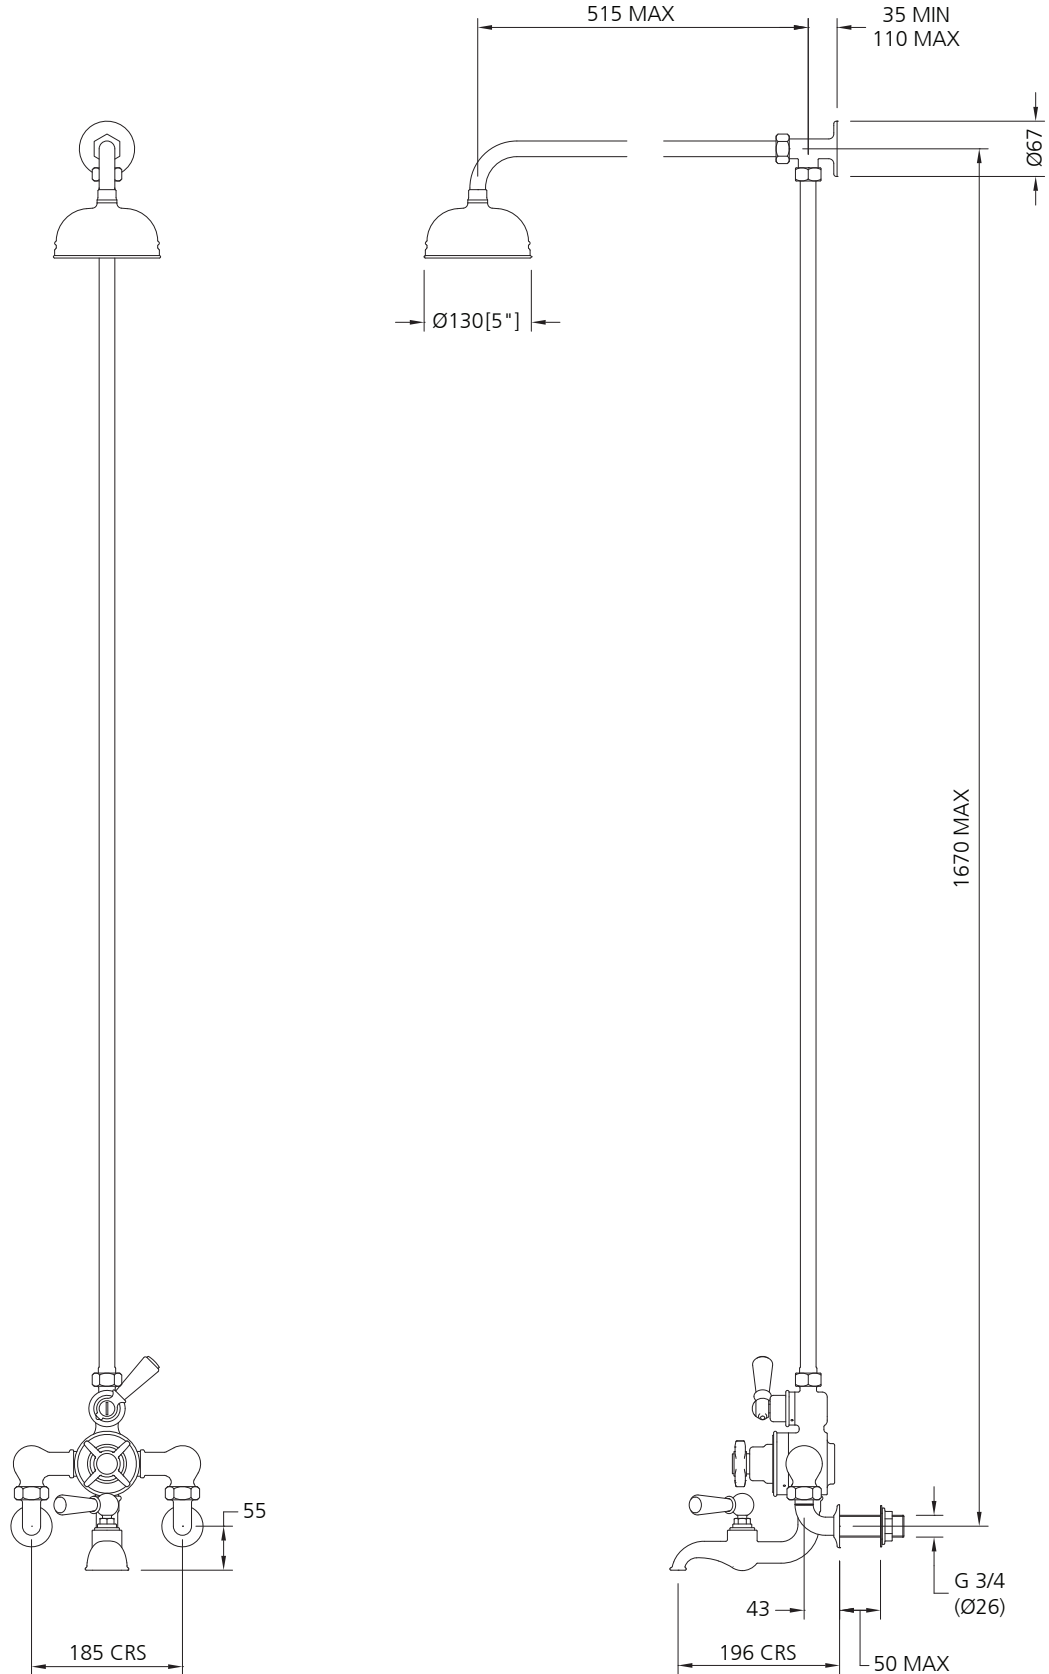

## GD-8821 (WALL)

EXPOSED THERMOSTATIC BSM WITH RISER KIT,  
5" ROSE AND ADJUSTABLE RISER PIPE BRACKET  
(WALL MOUNTED)

### DIMENSIONAL DATA SHEET

DATE: 16 June 2010

ISSUE: 049 A

DIMENSIONS IN MILLIMETRES